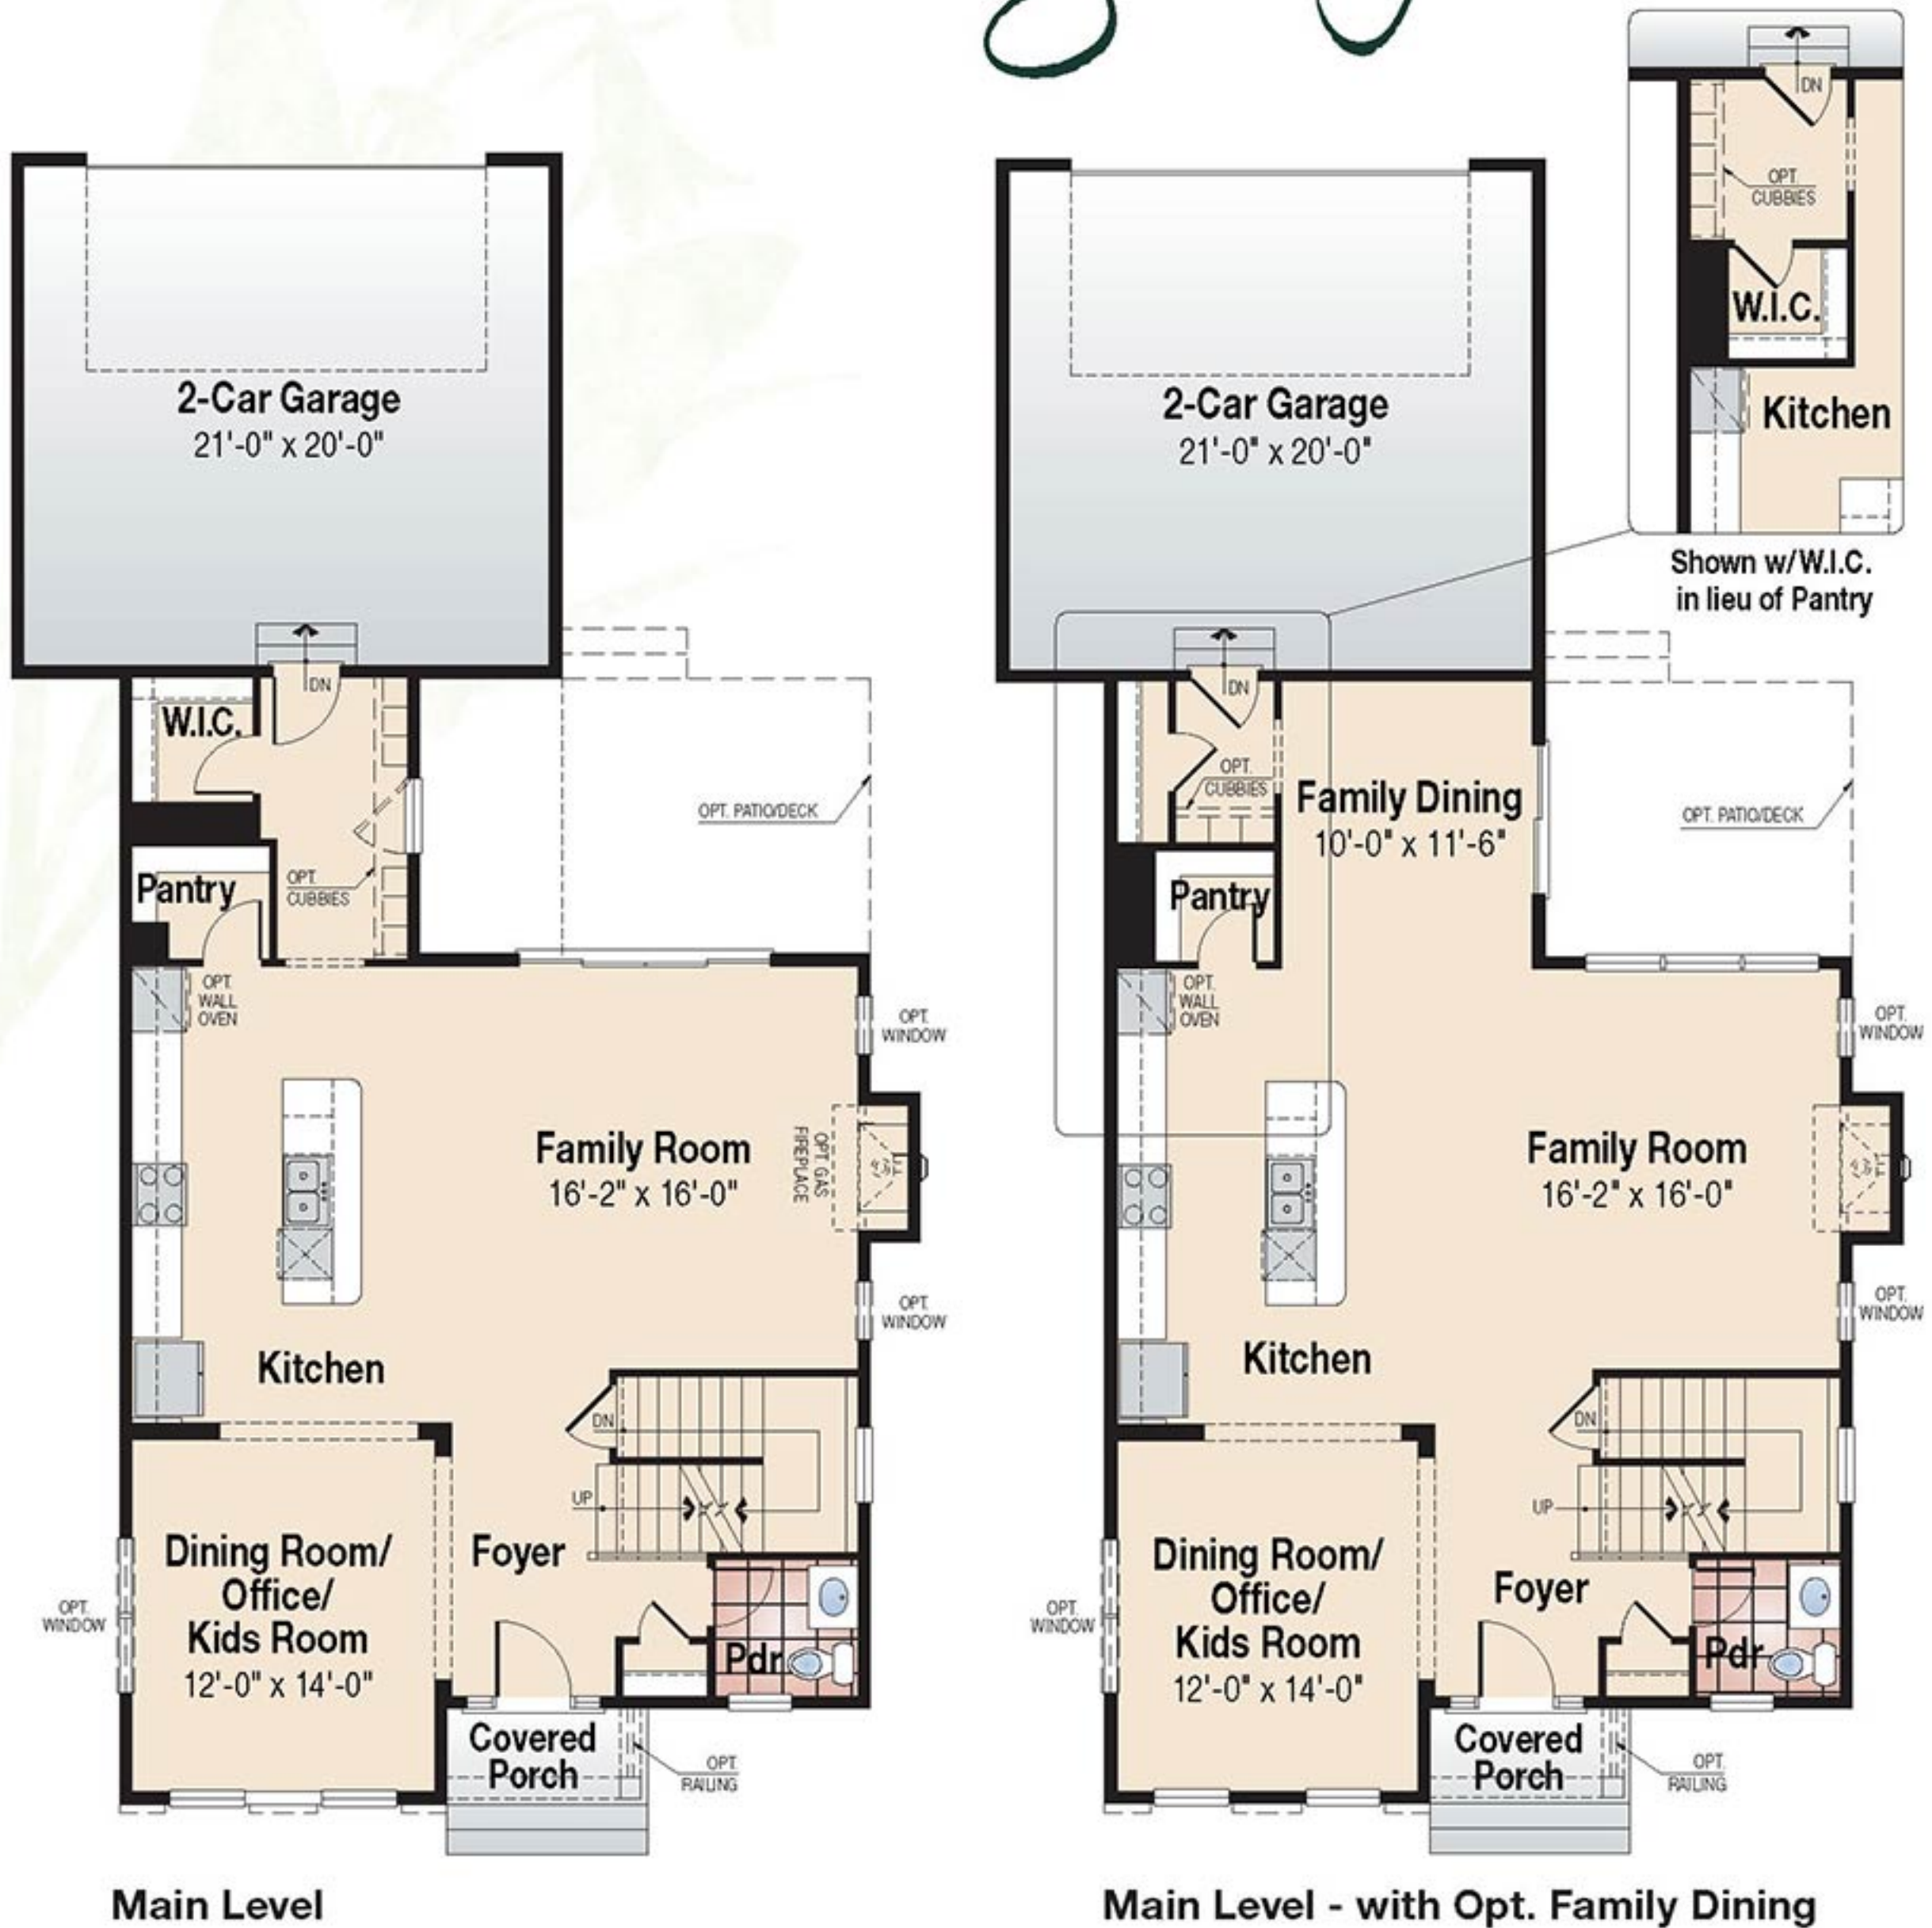

The Magothy

Elevation C
Shown With Some Optional Features

Elevation A
Shown With Some Optional Features

Elevation B
Shown With Some Optional Features

Mitchell & Best

The Name of Quality for Over 40 Years

Artist's rendering for illustrative purposes only. Shown with some optional features. See Sales Manager for details.

The Magothy

Mitchell & Best

The Name of Quality for Over 40 Years

Upper Level

Opt. 3rd Bath

All dimensions are approximate and accuracy cannot be guaranteed. Plan dimensions, elevations and features are subject to change without notice or obligation. These inserts are for illustrative purposes only. Certain options, as shown, may not be available on all elevations and on every homesite. See Sales Manager for details.