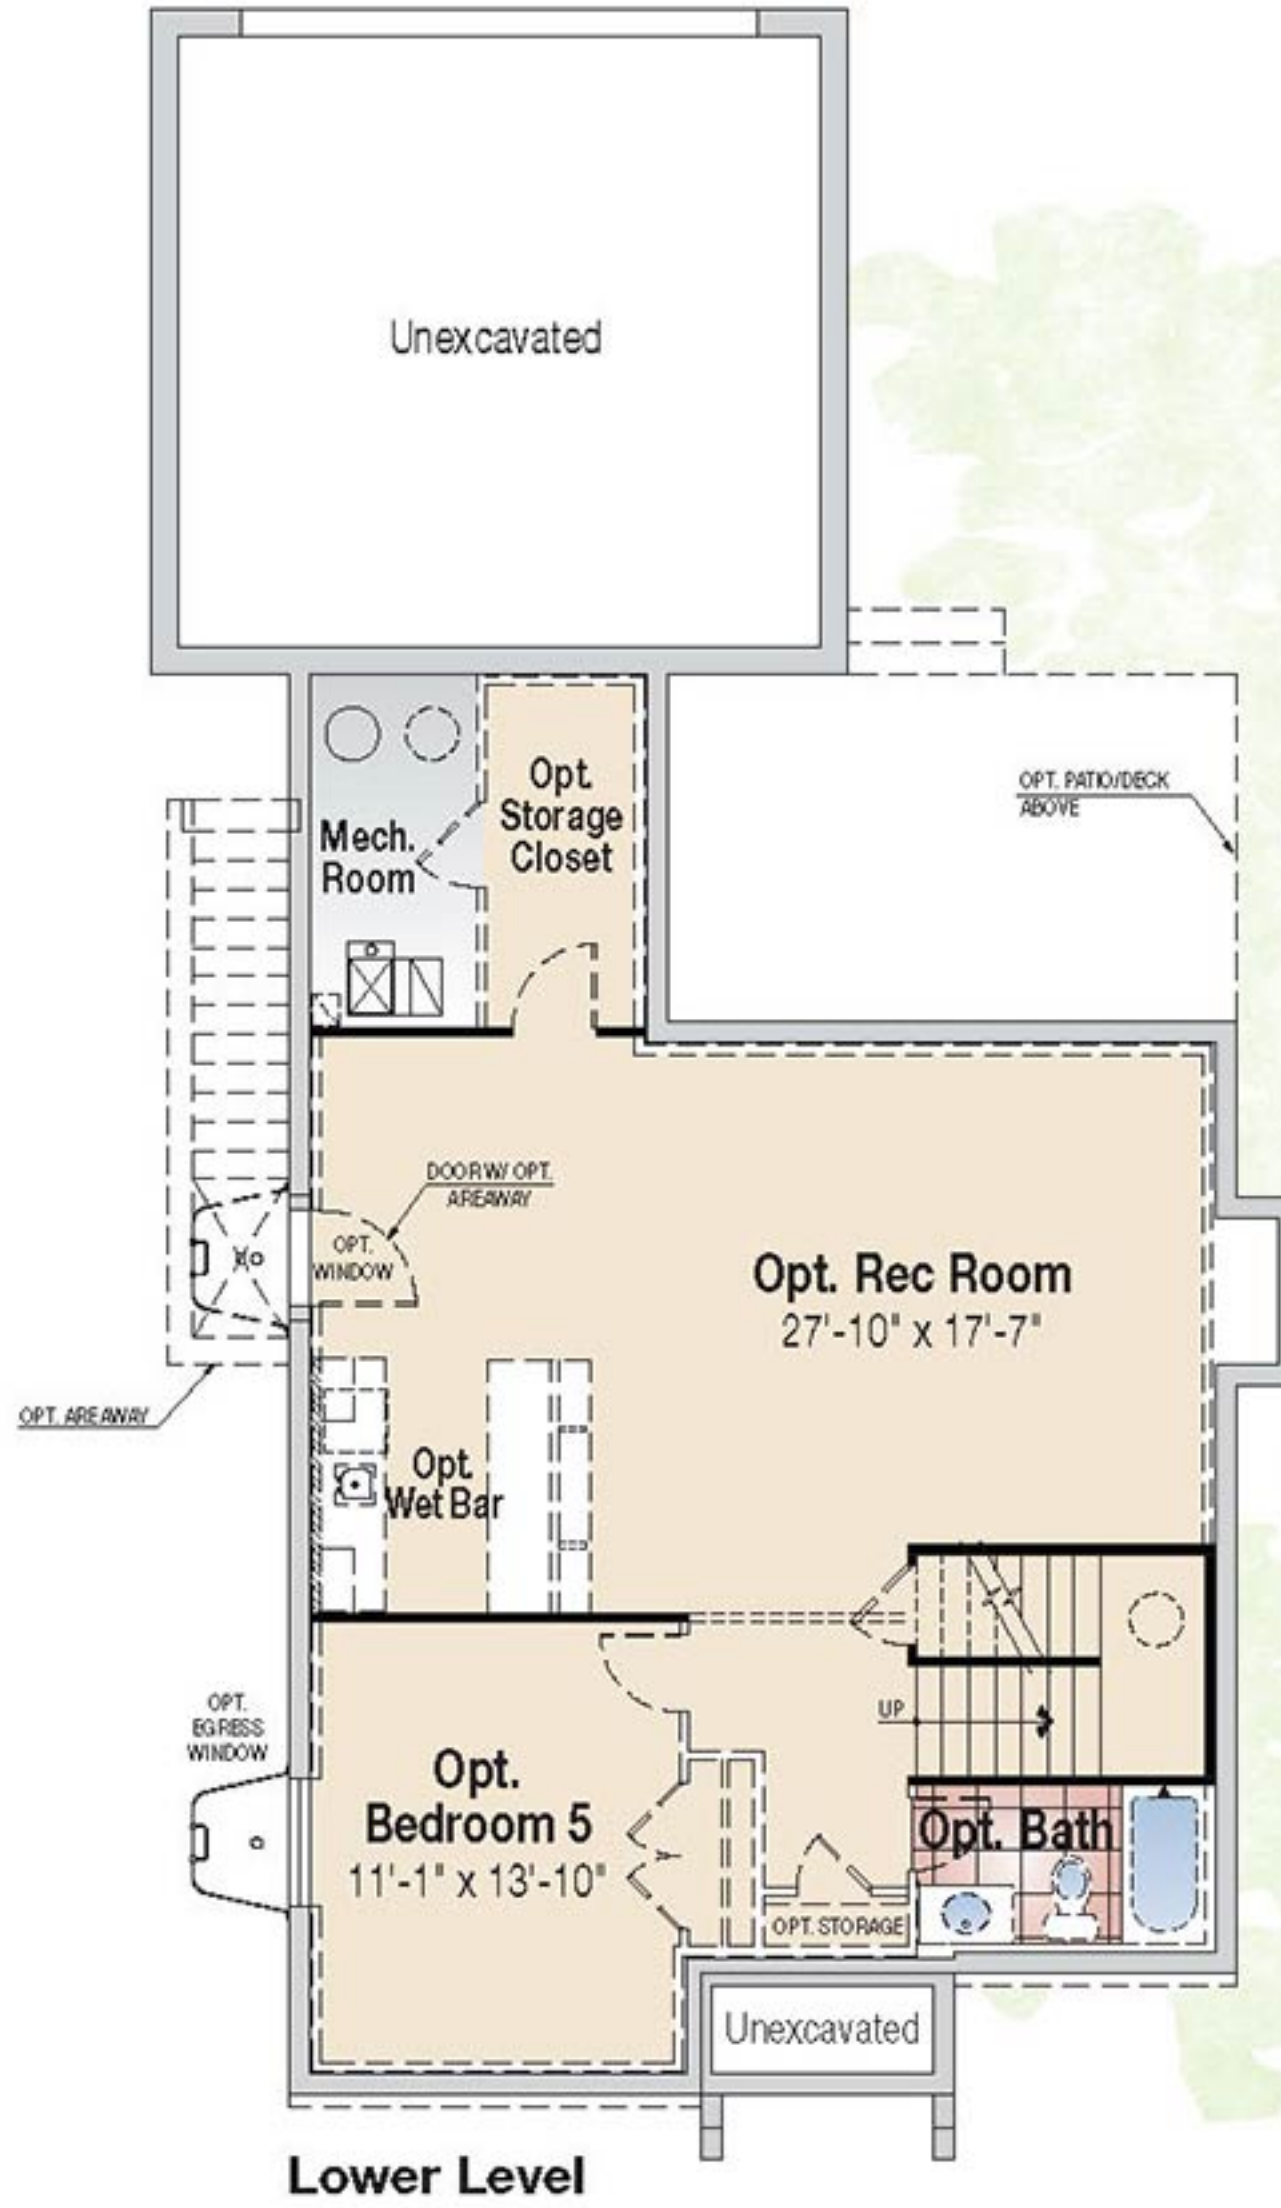

The Magothy

Elevation C
Shown With Some Optional Features

Elevation A
Shown With Some Optional Features

Elevation B
Shown With Some Optional Features

Mitchell & Best

The Name of Quality for Over 40 Years

Artist's rendering for illustrative purposes only. Shown with some optional features. See Sales Manager for details.

The Magothy

Mitchell & Best

The Name of Quality for Over 40 Years

Upper Level

Opt. 3rd Bath

All dimensions are approximate and accuracy cannot be guaranteed. Plan dimensions, elevations and features are subject to change without notice or obligation. These inserts are for illustrative purposes only. Certain options, as shown, may not be available on all elevations and on every homesite. See Sales Manager for details.